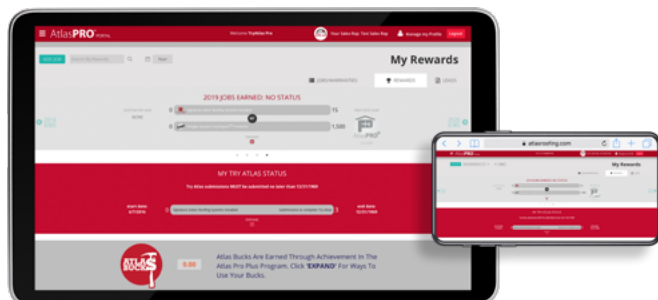

Annual Requirements*

Signature Select® Roofing Systems**	or	Atlas Shingle Squares Featuring Scotchgard™ Protector
25		1,500
60		5,000
100		10,000
		3 Consecutive Years of Platinum